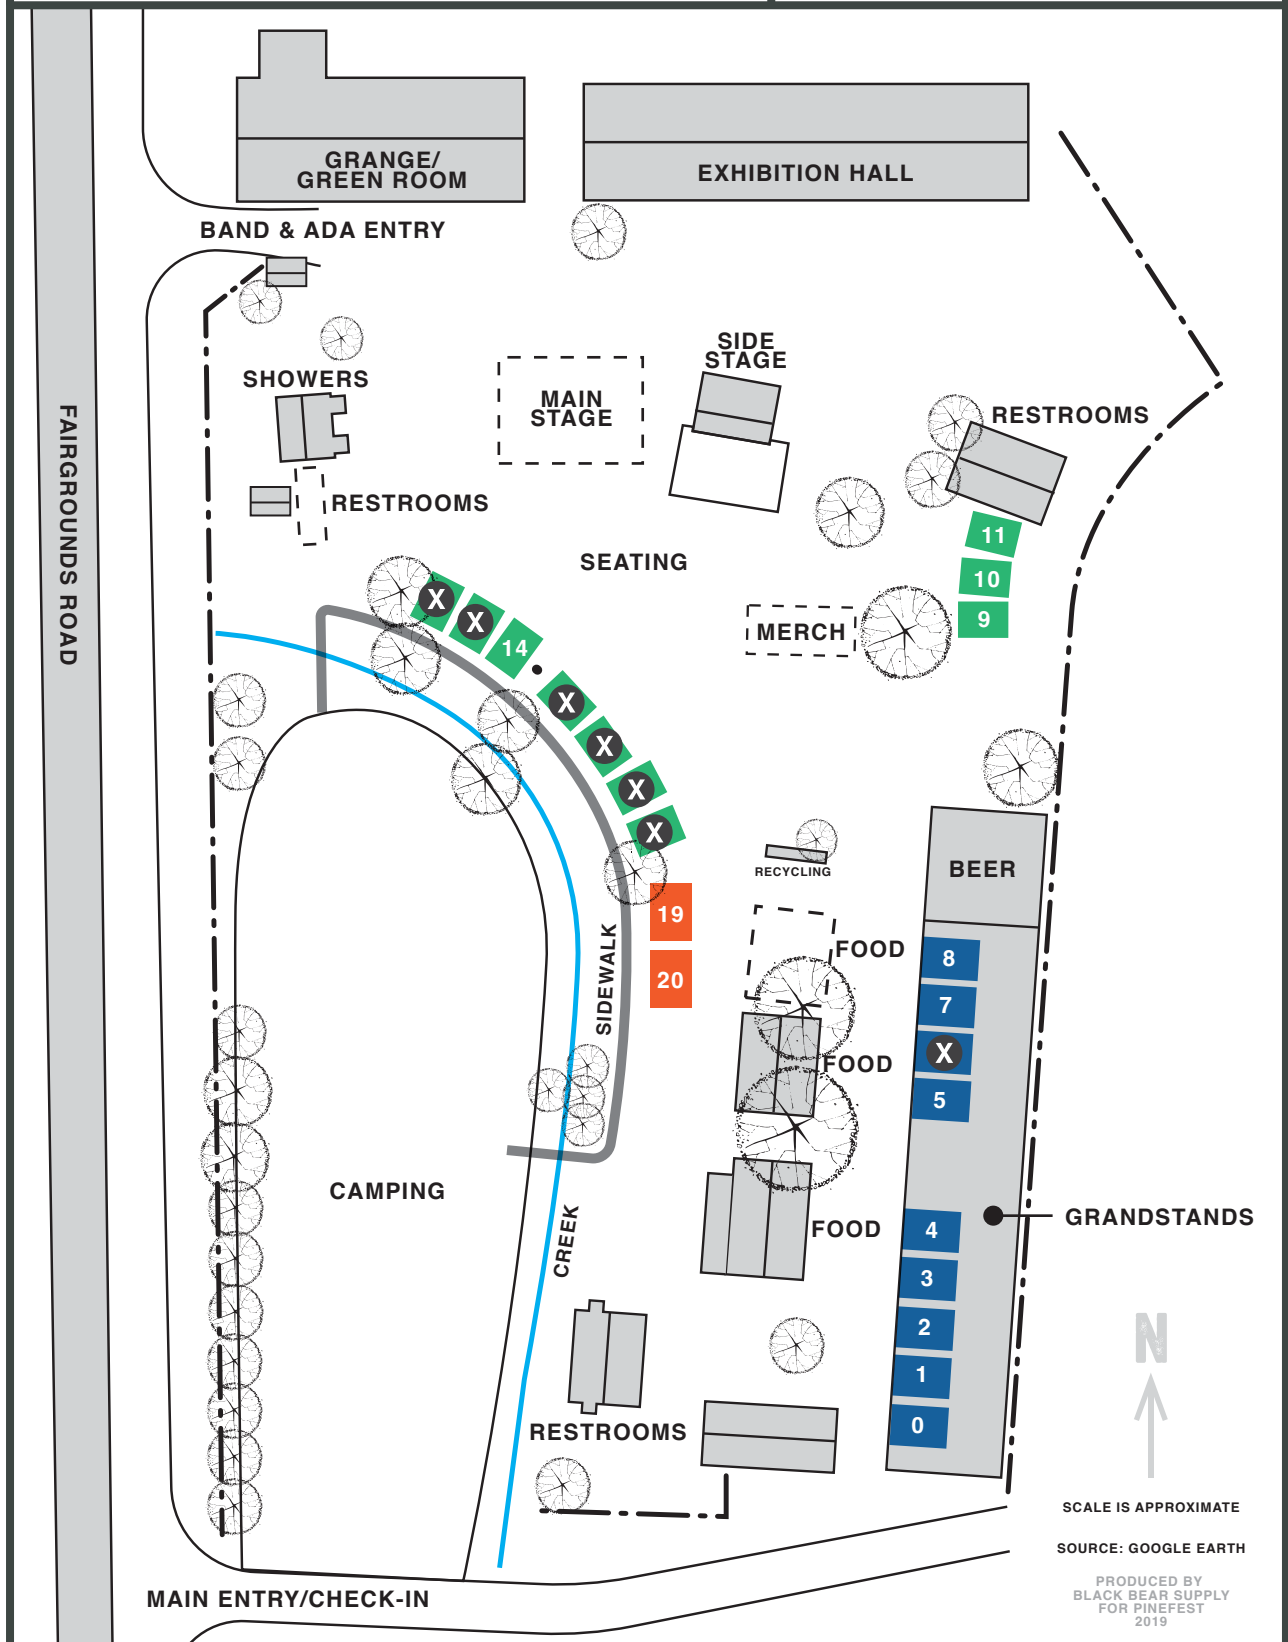

PINE FEST

MUSIC FESTIVAL

VENDOR MAP

PINE VALLEY FAIRGROUNDS . HALFWAY, OR

12' X 16' SPACE (UNCOVERED)

11.5' x 9' SPACE ENCLOSED BOOTH (UNDER GRANDSTANDS)

VAN SPACE